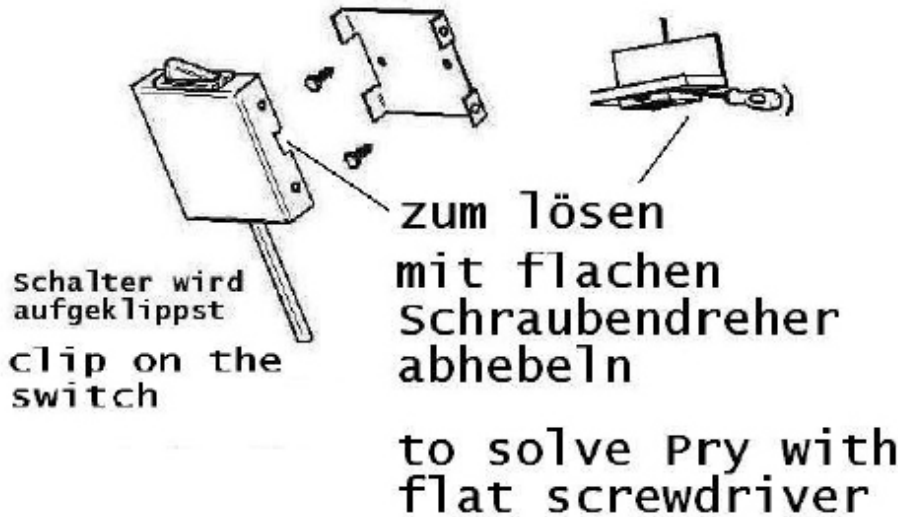

# Montage LED Schalter – Instruction LED switch

290116

LED SET Schalter edelstahl 52x52x13 mm 12 V  
LED Kit Switch stainless steel

Montageblech  
mounting plate

## Anschlussschema LED Set Schalter / how to connect LED Kit switch